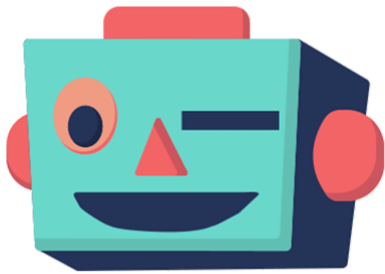

Free Printable: Feelin' Like A Robot

Robots have feelings too! Well ok, maybe they don't - but they can be programmed to look like they do. Can you help Kazoo complete each instruction below? As you do, try to make the same face or emote the same feeling as the robot you have selected.

Circle the robot that is winking.

Make an "X" over the robot that is sad.

Make a heart around the robot that loves.

Draw a square around the robot that is surprised.

Draw a squiggly line around the robot that is silly.