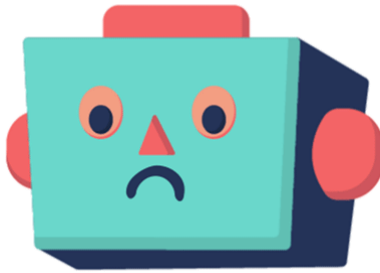

Free Printable: Feelin' Like A Robot

Robots have feelings too! Well ok, maybe they don't - but they can be programmed to look like they do. Can you help Kazoo complete each instruction below? As you do, try to make the same face or emote the same feeling as the robot you have selected.

Circle the robot that is winking.

Make an "X" over the robot that is sad.

Make a heart around the robot that loves.

Draw a square around the robot that is surprised.

Draw a squiggly line around the robot that is silly.

Write more "Zs" around the robot that is sleeping.