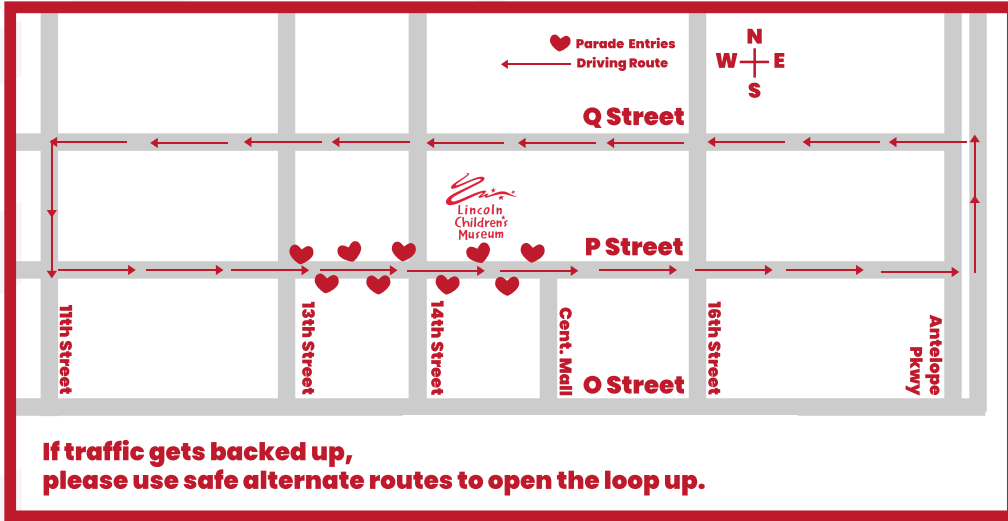

# inverse parade on P

MAY

community style

Saturday, May 9th (10:00 am - 12:00 pm)

P Sreet, 13th to Centennial Mall

## route map